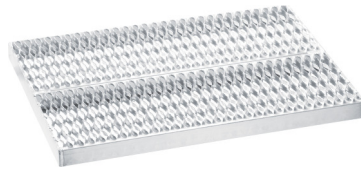

## PROTECH FRAME DECK COVERS

ProTech deck covers are available in three styles: Aluminum Grate, Aluminum Diamond Plate or Aluminum Grip Strut. If these aren't what you need, call or email us. We'll make one customized just for you.

SHOWN: 35-5440

### DECK COVER

Diamond plate aluminum, hidden mount, with stiffeners. Mounting hardware included. 48”L x 34”W.

Aluminum Grate

Aluminum Grip Strut®

### KEY POINTS

- ProTech offers over 15 different deck cover configurations as standard items, from diamond plate to stainless steel and grip strut to grate...plus the brackets to keep them in place.
- ALUMINUM GRATE DECK COVERS  
Self-draining, 4-way grip, 34” deep and includes mounting hardware.
- ALUMINUM DIAMOND PLATE DECK COVERS  
Hidden mount, 34” deep — with or without stiffeners — and mounting hardware is included. In 2, 3, 4, 5, 6, 7, 8 and 9 foot widths
- ALUMINUM GRIP STRUT® DECK COVERS  
Self-draining deck covers in 2,3,4,5 and 6 foot widths, 34” deep and 2” high. Includes mounting hardware. **Meets requirement for walk surface.**