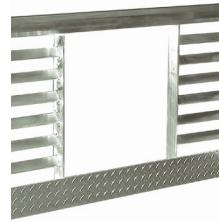

PRODUCT NUMBER
SHOWN: 57-4448

DESCRIPTION
LIGHT BRACKETS
Bracket with 2 oval LED lights

PRODUCT NUMBER
SHOWN: 57-6037

DESCRIPTION
Oversize Load Sign, Socket and Bar Assembly with 12"x 60" Wood Sign

PRODUCT NUMBER
SHOWN: 57-6042

DESCRIPTION
BEACON LIGHT PLATE—5 1/2" ROUND

PRODUCT NUMBER
SHOWN: 57-6050

DESCRIPTION
SLIDER WINDOW CUT OUT

PRODUCT NUMBER
SHOWN: 57-6055

DESCRIPTION
LUMBER EARS

PICKUP CAB RACK ACCESSORIES		Lbs
57-4400-LED	Load Light, LED, Mounted	2
57-4445	Light Bracket with 1 Round Light	12
57-4445-WL	Light Bracket with 1 Round Work Light	12
57-4446	Light Bracket with 2 Round Lights	12
57-4447	Light Bracket with 1 Oval Light	12
57-4448	Light Bracket with 2 Oval Lights	12
57-6000-PCB	Powder coat black	
57-6000-PCTB	Powder coat matte textured black	
57-6000-PCW	Powder coat white	
57-6034	Oversize Load Sign Sockets Only	2
57-6035	Oversize Load Sign Bars Only	2
57-6036	Oversize Load Sign, Socket and Bar Assembly without Sign	5
57-6037	Oversize Load Sign, Socket and Bar Assembly w/12"x60" Wood Sign	25
57-6038	Beacon Light Plate, 7" x 16" Rectangular	8
57-6040	Beacon Light Plate, 7" Round	2
57-6042	Beacon Light Plate, 5-1/2" Round	2
57-6044	Beacon Light Plate, 8" Round	2
57-6050	Slider Window Cut Out- Louvered	
57-6052	Slider Window Cut Out-Mesh	
57-6055	Vertical "Ears", 4" (pair)	2
57-6056	Vertical "Ears", 2" (pair)	1
57-6065	Flag Holder, (pair)	2
57-7015	Rope Hook, 1/2" Aluminum	2
57-7017	Rope Loop, 1/2" Aluminum	2
57-7019	Rope Cleat, 1/2" Aluminum	2
57-9000	Load Light Bracket faces cab	4
57-9002	Load Light Bracket faces tailgate	4
57-9005	Antenna Bracket	4
57-9010	Framed Cutouts for Load Lights	1