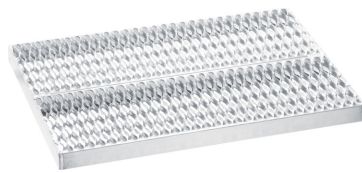

PROTECH FRAME DECK COVERS

ProTech deck covers are available in three styles: Aluminum Grate, Aluminum Diamond Plate or Aluminum Grip Strut.

ALL NEW: Low Profile, easy to install, grate-style deck covers now available in 2' and 3' lengths.

If these aren't what you need, call or email us. We'll make one customized just for you.

SHOWN: 35-5440LP

LOW PROFILE DECK COVER

Grate style aluminum; easy to install mounting system included; 36"L x 28"W.

Aluminum Grate

Aluminum Grip Strut®

KEY POINTS

- ProTech offers over 15 different deck cover configurations as standard items, from diamond plate to stainless steel and grip strut to grate...plus the brackets to keep them in place.
- **ALUMINUM GRATE DECK COVERS**
Self-draining, 4-way grip, 34" deep and includes mounting hardware.
- **ALUMINUM DIAMOND PLATE DECK COVERS**
Hidden mount, 34" deep — with or without stiffeners — and mounting hardware is included. In 2, 3, 4, 5, 6, 7, 8 and 9 foot widths
- **ALUMINUM GRIP STRUT® DECK COVERS**
Self-draining deck covers in 2,3,4,5 and 6 foot widths, 34" deep and 2" high. Includes mounting hardware. **Meets requirement for walk surface.**